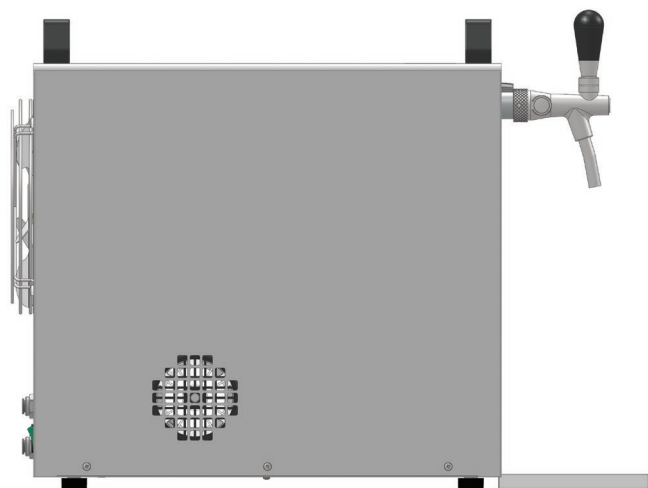

SODA KONTAKT 70 GREEN LINE 2X TAP

PRODUCT MODEL	SODA KONTAKT 70 GL 2X TAP
COOLING POWER OF THE COMPRESSOR (HP)	1/3
COOLING POWER OF THE COMPRESSOR (W)	860
MAXIMUM COOLING CAPACITY TO 0°C / TK 45°C (L/HOUR)	90
CONTINUOUS COOLING PERFORMANCE (L/HOUR)	70
THERMAL GRADIENT ΔT (°C)	10
AIR COMPRESSOR	NO
ICE BANK (KG)	-
NUMBER OF TAPS (PCS)	2
NUMBER OF COOLED BEVERAGES	SODA+1
CARBONATED WATER (L/HOUR)	90-70
LENGTH OF COOLING COILS (M)	2X18
POWER (W)	828
AMPERAGE (A)	3,60
NET WEIGHT (KG)	37,0
REFRIGERANT TYPE	R290
VOLTAGE (V)	220-240V 50HZ-1
BEVERAGE CONNECTION (FITTINGS)	WATER 3/8, BEVERAGE 3/8
CO2 CONNECTION (FITTINGS)	5/16
OUTPUT (FITTINGS)	-
CUSTOMIZED OPTIONS	
CHOICE OF TAP	NO
CONNECTION - STAINLESS STEEL SCREWING	NO
MOTIVE OF LIGHTING PANEL	NO
POWER CABLE PLUG	YES

SODA WATER MAKERS - COUNTER TOP