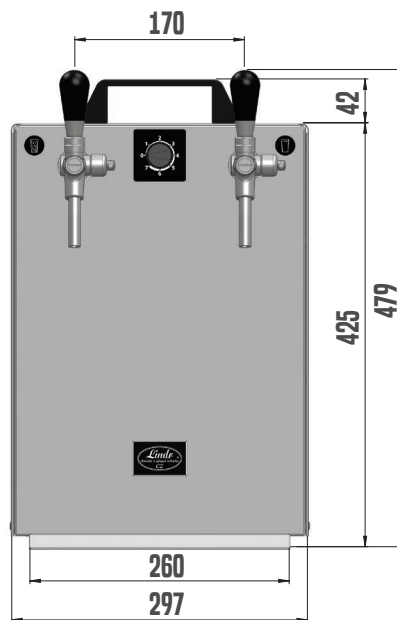

OVERALL COMPACTNESS – soda makers have the best ratio of performance, size and price on the market.

EASY TO CARRY - Easy and safe handling and transport thanks to handles mounted on the upper part.

SODA KONTAKT 70 GREEN LINE 2X TAP