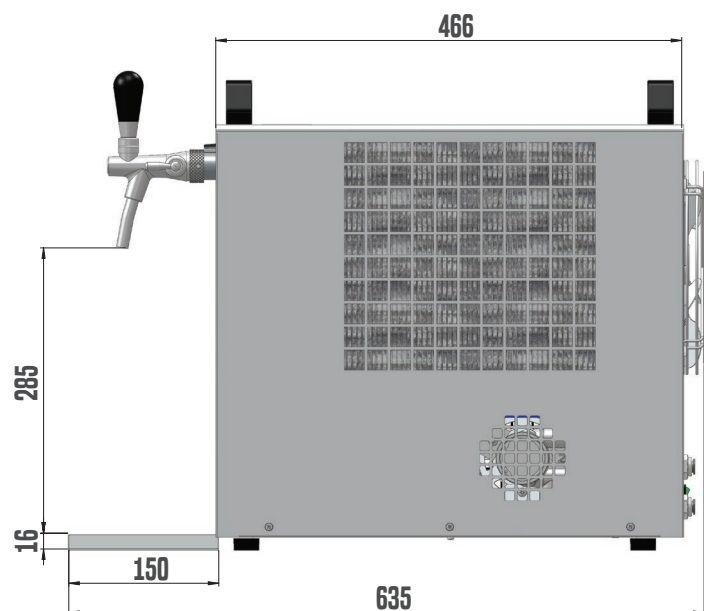

SODA KONTAKT 70 GREEN LINE 2X TAP

PRODUCT MODEL	SODA KONTAKT 70 GL 2X TAP
COOLING POWER OF THE COMPRESSOR (HP)	1/3
COOLING POWER OF THE COMPRESSOR (W)	860
MAXIMUM COOLING CAPACITY TO 0°C / TK 45°C (L/HOUR)	90
CONTINUOUS COOLING PERFORMANCE (L/HOUR)	70
THERMAL GRADIENT ΔT (°C)	10
AIR COMPRESSOR	NO
ICE BANK (KG)	-
NUMBER OF TAPS (PCS)	2
NUMBER OF COOLED BEVERAGES	SODA+1
CARBONATED WATER (L/HOUR)	90-70
LENGTH OF COOLING COILS (M)	2X18
POWER (W)	828
AMPERAGE (A)	3,60
NET WEIGHT (KG)	37,0
REFRIGERANT TYPE	R290
VOLTAGE (V)	220-240V 50HZ-1
BEVERAGE CONNECTION (FITTINGS)	WATER 3/8, BEVERAGE 3/8
CO2 CONNECTION (FITTINGS)	5/16
OUTPUT (FITTINGS)	-
CUSTOMIZED OPTIONS	
CHOICE OF TAP	NO
CONNECTION - STAINLESS STEEL SCREWING	NO
MOTIVE OF LIGHTING PANEL	NO
POWER CABLE PLUG	YES

SODA WATER MAKERS - COUNTER TOP